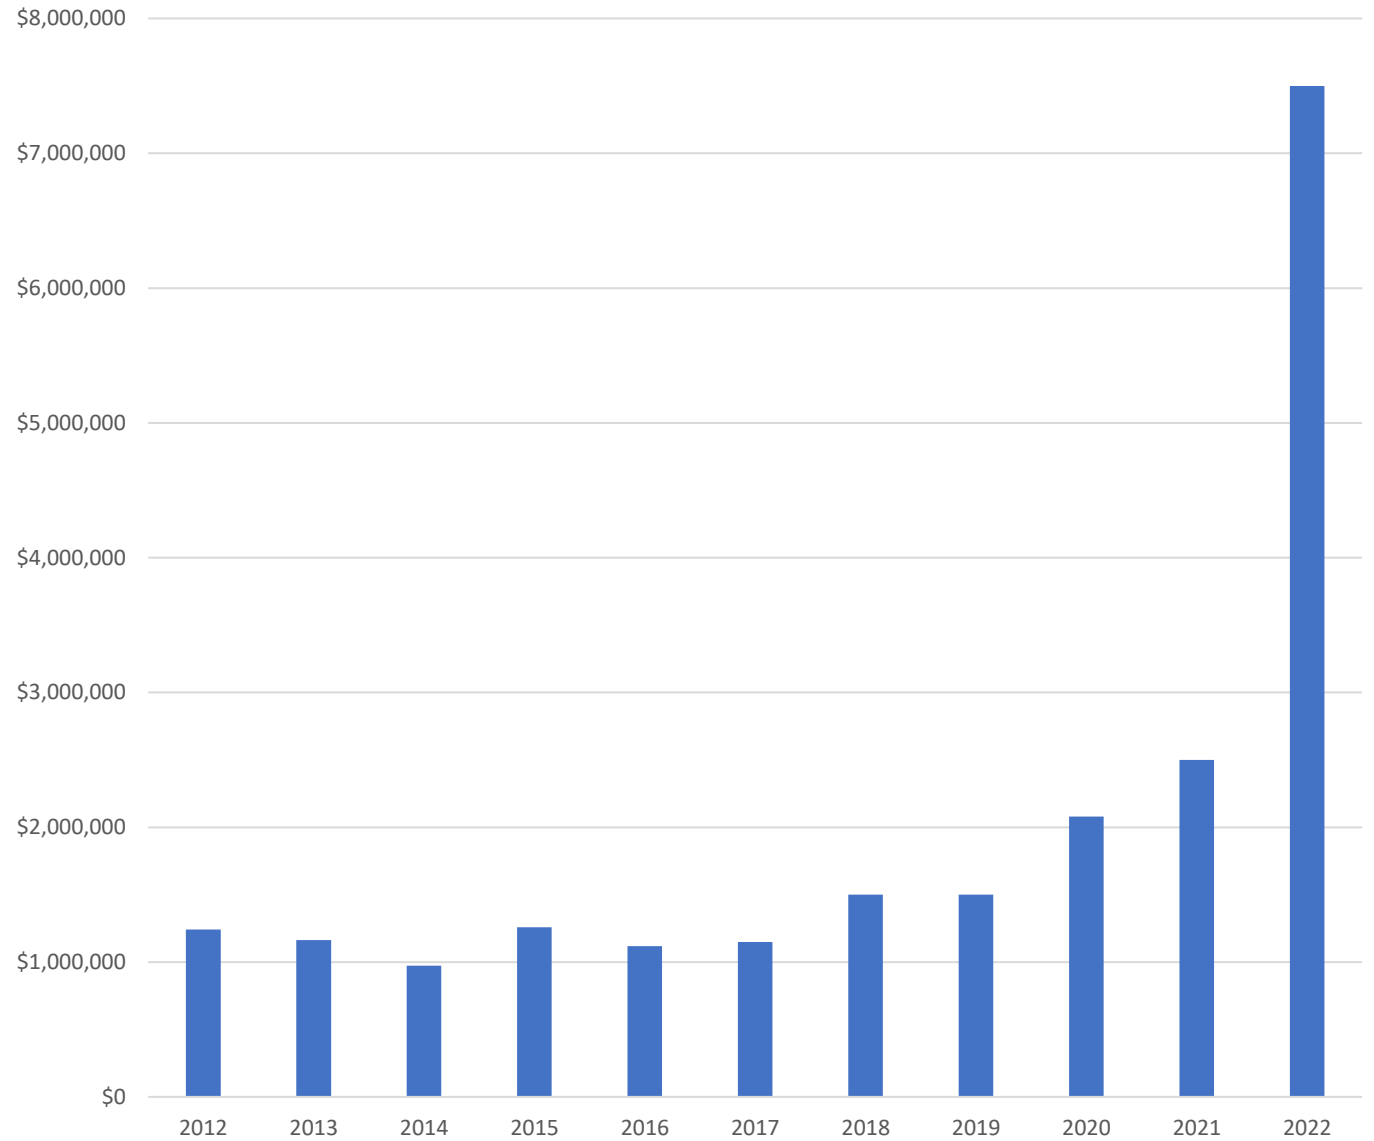

Sodium Hypochlorite(Chlorine) Cost per Gallon

Sodium Hypochlorite Budget

Sludge Disposal Budget

Debt Service Payments

Budget Breakdown