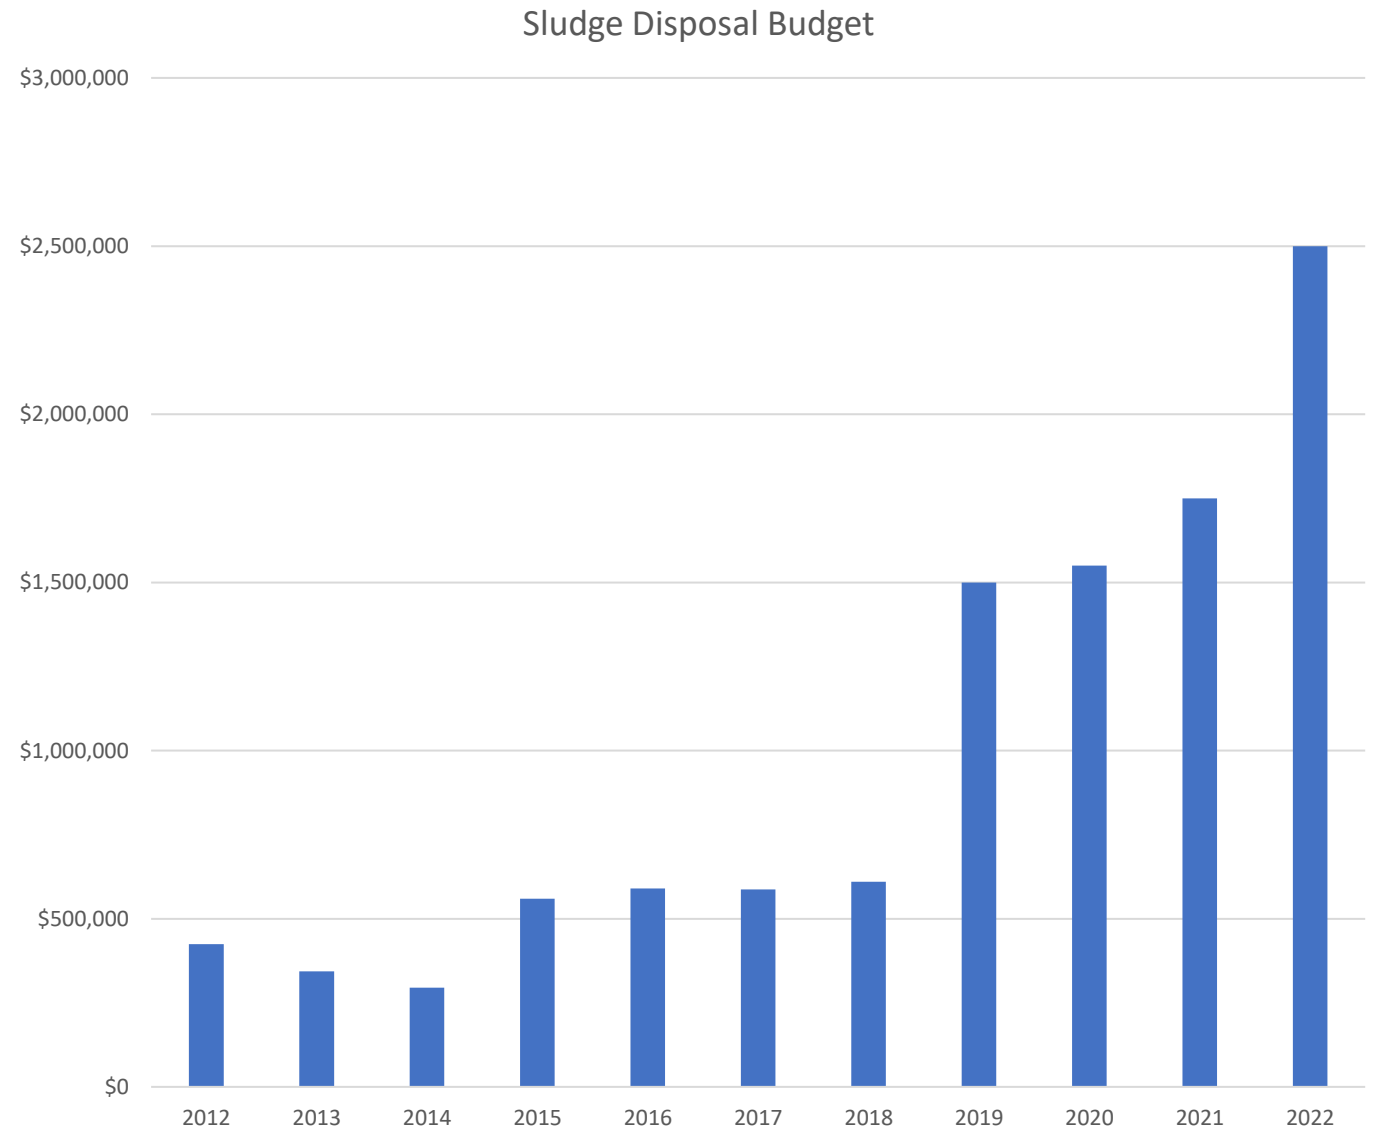

Sodium Hypochlorite(Chlorine) Cost per Gallon

Sodium Hypochlorite Budget

Sludge Disposal Budget

Debt Service Payments

Budget Breakdown