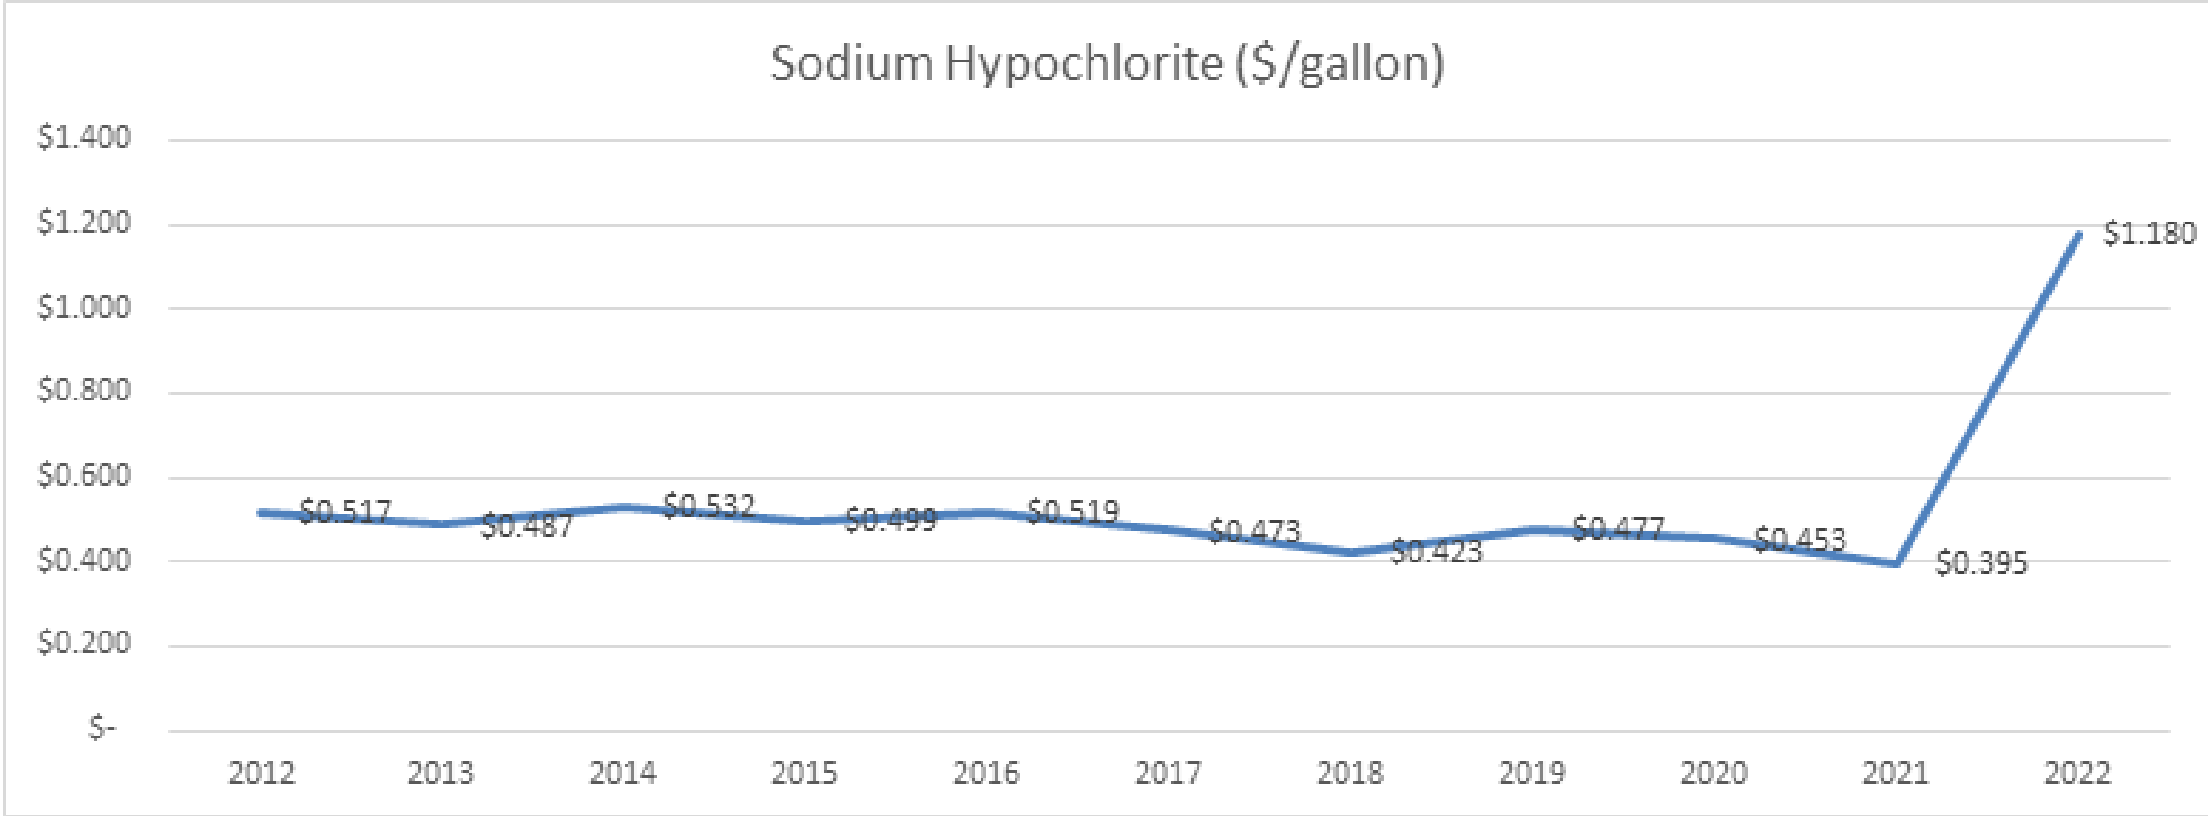

Sodium Hypochlorite(Chlorine) Cost per Gallon

Sodium Hypochlorite Budget

Sludge Disposal Budget

Debt Service Payments

Budget Breakdown