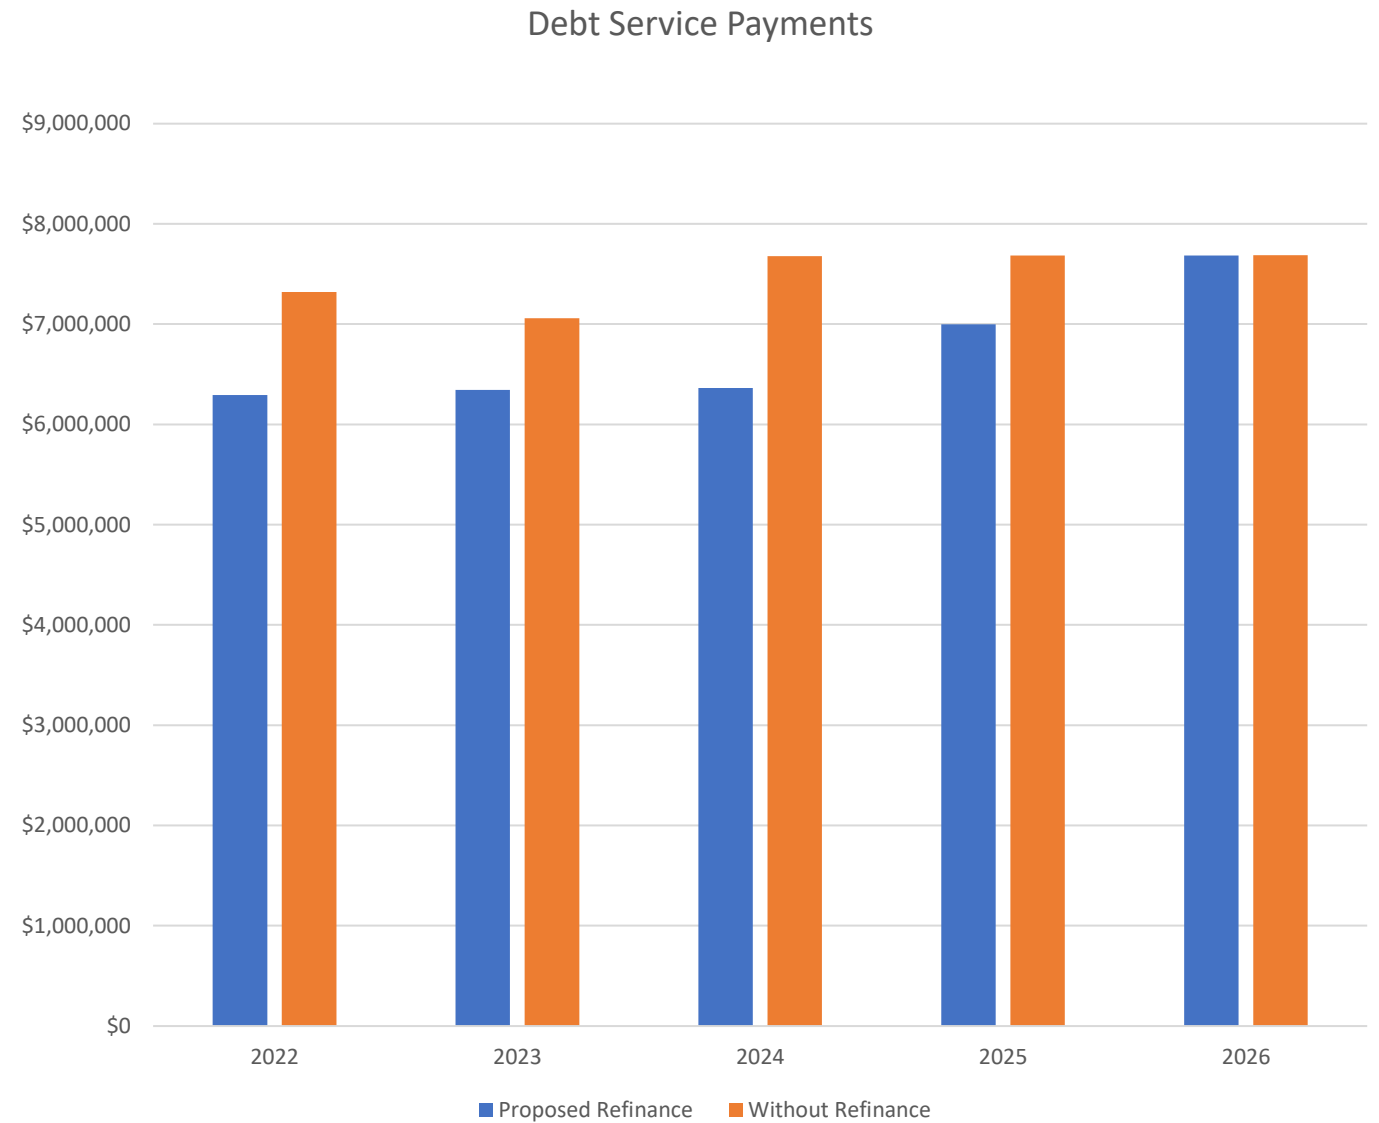

Sodium Hypochlorite(Chlorine) Cost per Gallon

Sodium Hypochlorite Budget

Sludge Disposal Budget

Debt Service Payments

Budget Breakdown